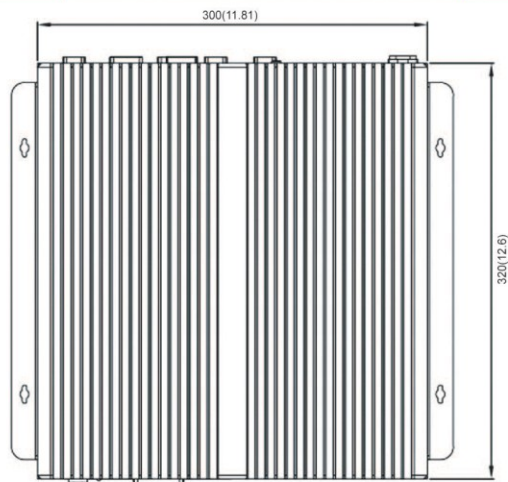

- Compliant with the latest IEC 61174 & IEC 62288 standard
- Compatible with ENC/C-MAP/ARCS general format
- Up to 12 NMEA standard ports, connecting to sensor easily
- Multi-size Display to choose, satisfy different vessels
- Global tide station data inside, keep your vessel safer
- Compatible with weather report and NAVTEX data
- Compatible with ARPA and AIS overlay display

NES-3000 conforms to IMO MSC.232 (82), IMO MSC.191 (79), IEC 61174 (2015) standard, etc.

FEATURES

- Compliant with IHO S52 standard;
- ENC display, illimitable zoom;
- MS Windows OS, operate convenient;
- NMEA port×12, RS232 port×4;
- Aluminum case, non-fan design;
- ENC purchase Online;
- Real time update ENC by E-Mail;
- Navlog Inside for nonpaper log record;
- Weather fax and NAVTEX data display;
- CPA/TCPA calculate;
- Multi-route design;
- ECDIS training S/W inside.

EQUIPMENT LIST

- Main Unit
- Display Unit (19" standard, 23"、24" wide screen、26" wide screen optional)
- Operation Unit (Trackball、Keyboard)
- Recover USB Disk
- User Manual
- Installation Material

SIZE DIMENSION

MAIN UNIT

SPECIFICATIONS

● Display Unit

Resolution: 1280×1024, 1920×1080, 1920×1200
 Display Size: ≥19"
 Protected Glass: Bonding Glass
 Weight: ≥9.7kg

● Operation Unit

Operation Method: Trackball、Keyboard