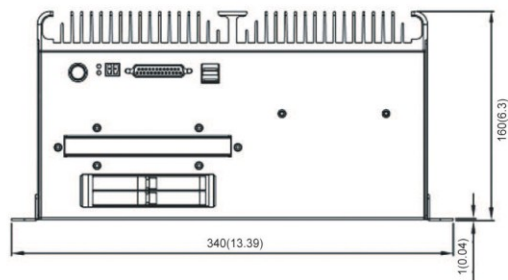

NES-3000 conforms to IMO MSC.232 (82), IMO MSC.191 (79), IEC 61174 (2015) standard, etc.

FEATURES

- Compliant with IHO S52 standard;
- ENC display, illimitable zoom;
- MS Windows OS, operate convenient;
- NMEA port×12, RS232 port×4;
- Aluminum case, non-fan design;
- ENC purchase Online;
- Real time update ENC by E-Mail;
- Navlog Inside for nonpaper log record;
- Weather fax and NAVTEX data display;
- CPA/TCPA calculate;
- Multi-route design;
- ECDIS training S/W inside.

EQUIPMENT LIST

- Main Unit
- Display Unit (19" standard, 23"、24" wide screen、26" wide screen optional)
- Operation Unit (Trackball、Keyboard)
- Recover USB Disk
- User Manual
- Installation Material

SIZE DIMENSION

MAIN UNIT

SPECIFICATIONS

● Display Unit

Resolution: 1280×1024, 1920×1080, 1920×1200
 Display Size: ≥19"
 Protected Glass: Bonding Glass
 Weight: ≥9.7kg

● Operation Unit

Operation Method: Trackball、Keyboard

● S/W

OS: Windows
 ENC Update: USB

● Main Unit

H/W: Intel Core i5 520E
 4G DDR3 RAM
 64G SSD
 USB×8, LAN×4
 NMEA×8
 SERIAL×4
 Power: AC220V
 Size: 320×340×160mm (W×H×D)
 Weight: 8kg